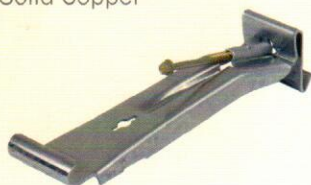

## FOR 6" HALF ROUND

### 5300 SERIES

100 pcs/box - Aluminum, Solid Copper

Channel formed with embossed ribs on the front lip for added strength. #12 x 3" screw

6" w/wedge #2453661XXX