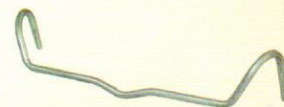

EXTRA SPRING

50 pcs/box - White, Brown, Dark Bronze, Solid Copper, Galvalume Plus Steel

#255226XXX

EXTRA BOLT WITH NUT

50 pcs/box - Galvanized Steel, Brass

#255228XXX